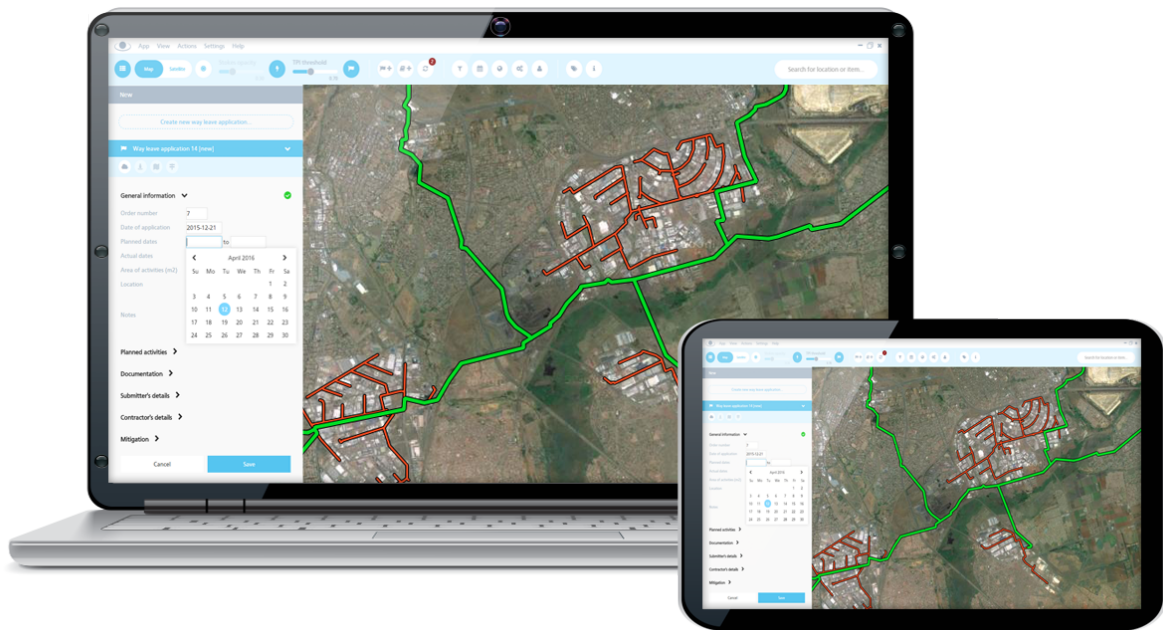

The challenge

To make the transport of hazardous materials via pipelines safer by preventing failures caused by third party events.

The solution

We deliver a service. Our service is 100% OPEX based. We integrate our service in the business processes of pipeline operators.

Orbital Eye delivers a service for the detection of threats by third parties

---